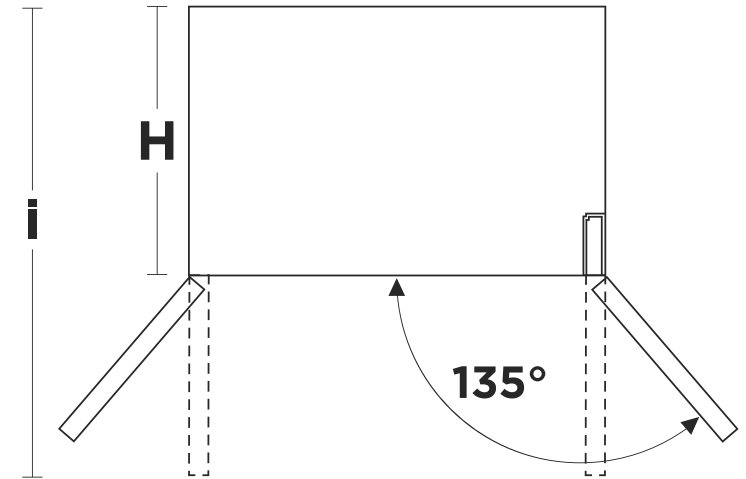

## PRODUCT DIMENSIONS

Width	30 in.	76.2cm
Height	69 <sup>14</sup> / <sub>16</sub> in.	177.8cm
Depth	31 <sup>4</sup> / <sub>16</sub> in.	79.3cm
Height Excluding Hinge	68 <sup>7</sup> / <sub>16</sub> in.	175cm
Depth Excluding Doors	25 <sup>9</sup> / <sub>16</sub> in.	64.9cm
Depth With Doors Open 90°	42 in.	106.6cm
Weight	191 lbs.	86.6kg
Capacity	17.5 cu. ft.	495.5L

## PRODUCT DIMENSIONS

## CUT-OUT DIMENSIONS

## PLANNED DIMENSIONS

POINT	DESCRIPTION	INCHES	CM
A	Actual Height	69 <sup>14</sup> / <sub>16</sub>	177.8
B	Actual Width	30	76.2
C	Actual Depth	31 <sup>4</sup> / <sub>16</sub>	79.3
D	Height Excluding Hinge	68 <sup>7</sup> / <sub>16</sub>	175
E	Cut-Out Width	30 <sup>4</sup> / <sub>16</sub>	78.5
F	Cut-Out Height	71 <sup>2</sup> / <sub>16</sub>	188.7
G	Cut-Out Depth	25 <sup>13</sup> / <sub>16</sub>	65.5
H	Depth Excluding Doors	25 <sup>9</sup> / <sub>16</sub>	64.9
i	Depth with Doors Open 90°	42	106.6