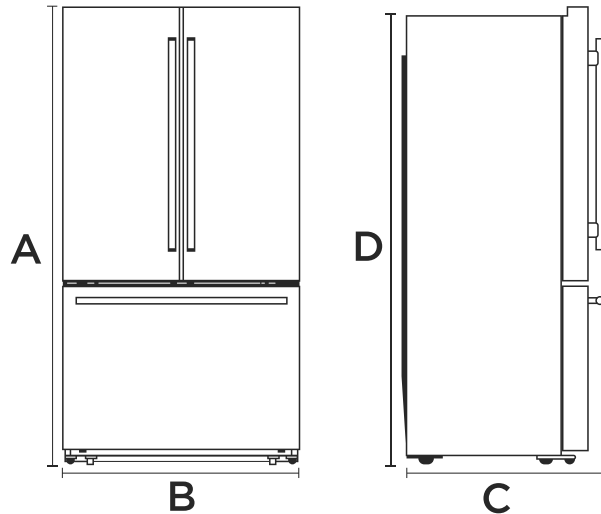

## PRODUCT DIMENSIONS

Width	30 in.	76.2cm
Height	69 <sup>14</sup> / <sub>16</sub> in.	177.8cm
Depth	31 <sup>4</sup> / <sub>16</sub> in.	79.3cm
Height Excluding Hinge	68 <sup>7</sup> / <sub>16</sub> in.	175cm
Depth Excluding Doors	25 <sup>9</sup> / <sub>16</sub> in.	64.9cm
Depth With Doors Open 90°	42 in.	106.6cm
Weight	191 lbs.	86.6kg
Capacity	17.5 cu. ft.	495.5L

### SPILL PROOF SHELVES

Four durable spill proof glass shelves reduce clean-up efforts, saving both time and energy.

## PRODUCT DIMENSIONS