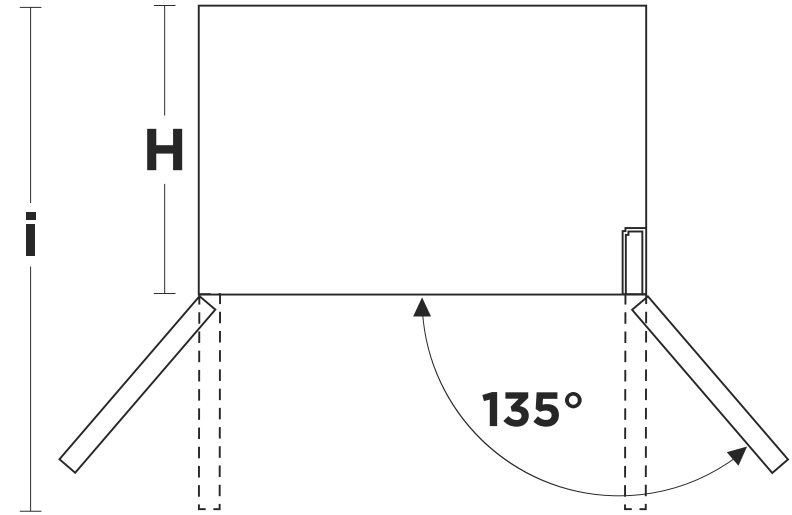

## PRODUCT DIMENSIONS

Width	32 <sup>15</sup> / <sub>16</sub> in.	83.6cm
Height	70 <sup>1</sup> / <sub>16</sub> in.	177.9cm
Depth	25 <sup>1</sup> / <sub>16</sub> in.	63.6cm
Height Excluding Hinge	68 in.	172.2cm
Depth Excluding Doors	21 <sup>12</sup> / <sub>16</sub> in.	55.2cm
Depth With Doors Open 90°	39 <sup>9</sup> / <sub>16</sub> in.	100.4cm
Weight	220 lbs.	99.7kg
Capacity	15.6 cu. ft.	441.7L

## PRODUCT DIMENSIONS

## CUT-OUT DIMENSIONS

## PLANNED DIMENSIONS

POINT	DESCRIPTION	INCHES	CM
A	Actual Height	70 1/16	177.9
B	Actual Width	32 15/16	83.6
C	Actual Depth	25 1/16	63.6
D	Height Excluding Hinge	68	172.2
E	Cut-Out Width	33 3/16	84.2
F	Cut-Out Height	70 5/16	178.5
G	Cut-Out Depth	25 5/16	64.2
H	Depth Excluding Doors	21 12/16	55.2
I	Depth with Doors Open 90°	39 9/16	100.4