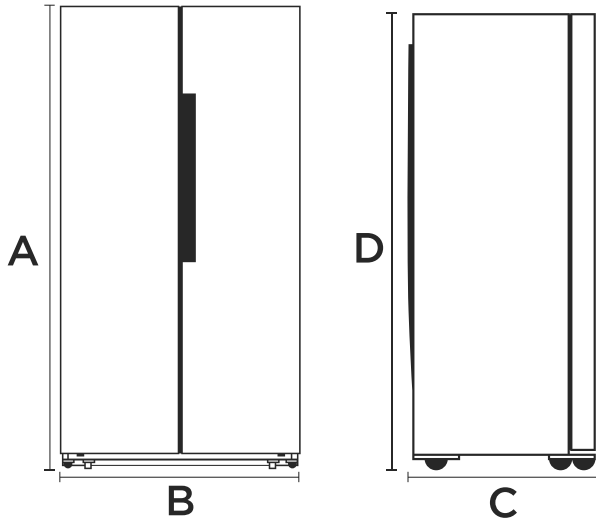

## PRODUCT DIMENSIONS

Width	32 <sup>15</sup> / <sub>16</sub> in.	83.6cm
Height	70 <sup>1</sup> / <sub>16</sub> in.	177.9cm
Depth	25 <sup>1</sup> / <sub>16</sub> in.	63.6cm
Height Excluding Hinge	68 in.	172.2cm
Depth Excluding Doors	21 <sup>12</sup> / <sub>16</sub> in.	55.2cm
Depth With Doors Open 90°	39 <sup>9</sup> / <sub>16</sub> in.	100.4cm
Weight	220 lbs.	99.7kg
Capacity	15.6 cu. ft.	441.7L

### ADJUSTABLE LEGS

Adjusts to the height of your choosing making it easy to fit your existing cutout.

## PRODUCT DIMENSIONS

## CUT-OUT DIMENSIONS