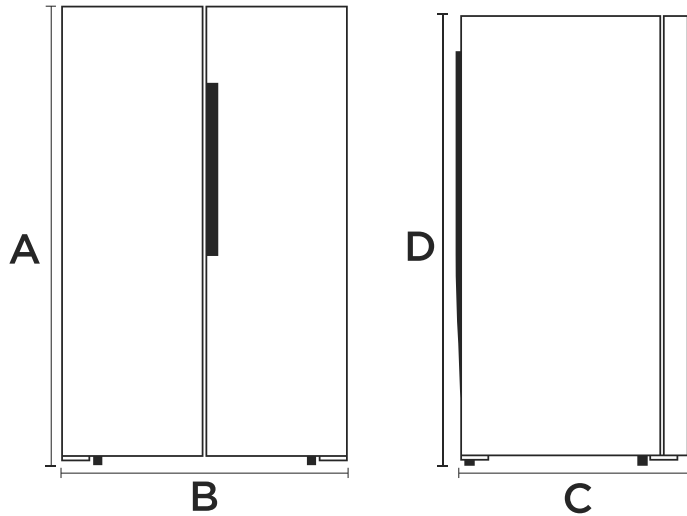

SPILL PROOF SHELVES

Six durable spill proof glass shelves reduce clean-up efforts, saving both time and energy.

ADJUSTABLE LEGS

Adjusts to the height of your choosing making it easy to fit your existing cutout.

INSTALLATION GUIDE

PRODUCT DIMENSIONS

CUT-OUT DIMENSIONS

PLANNED DIMENSIONS

POINT	DESCRIPTION	INCHES	CM
A	Actual Height	70	177.8
B	Actual Width	35 ¹⁴ / ₁₆	91.1
C	Actual Depth	27 ¹² / ₁₆	70.4
D	Height Excluding Hinge	68	172.7
E	Cut-Out Width	36 ² / ₁₆	91.7
F	Cut-Out Height	70 ⁴ / ₁₆	178.4
G	Cut-Out Depth	28	71.1
H	Depth Excluding Doors	24 ⁶ / ₁₆	61.9
i	Depth with Doors Open 90°	45 ⁴ / ₁₆	114.9