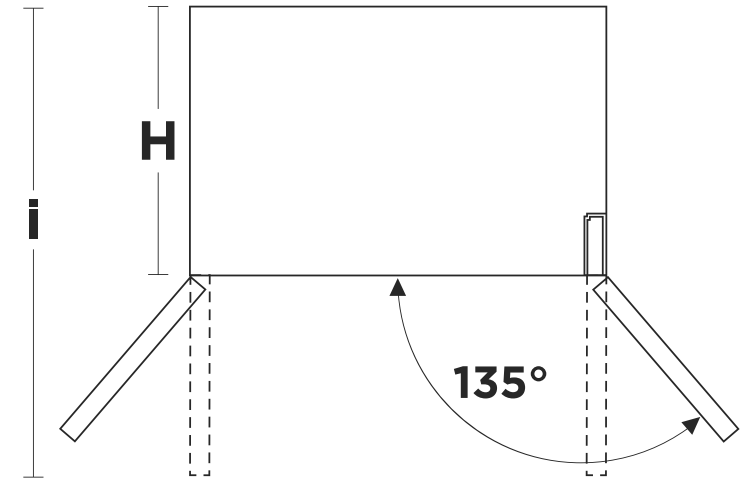

250 SERIES

36" Side By side Refrigerator

F21SBS250SS

CLICK TO
VIEW IN KITCHEN

FRONT

OPEN

PRODUCT DIMENSIONS

Width	35 ¹⁴ / ₁₆ in.	91.1cm
Height	70 in.	177.8cm
Depth	27 ¹² / ₁₆ in.	70.4cm
Height Excluding Hinge	68 in.	172.7cm
Depth Excluding Doors	24 ⁶ / ₁₆ in.	61.9cm
Depth With Doors Open 90°	45 ⁴ / ₁₆ in.	114.9cm
Weight	270 lbs.	122.4kg
Capacity	20.6 cu. ft.	583.3L

INSTALLATION GUIDE

PRODUCT DIMENSIONS

CUT-OUT DIMENSIONS

PLANNED DIMENSIONS

POINT	DESCRIPTION	INCHES	CM
A	Actual Height	70	177.8
B	Actual Width	35 ¹⁴ / ₁₆	91.1
C	Actual Depth	27 ¹² / ₁₆	70.4
D	Height Excluding Hinge	68	172.7
E	Cut-Out Width	36 ² / ₁₆	91.7
F	Cut-Out Height	70 ⁴ / ₁₆	178.4
G	Cut-Out Depth	28	71.1
H	Depth Excluding Doors	24 ⁶ / ₁₆	61.9
i	Depth with Doors Open 90°	45 ⁴ / ₁₆	114.9