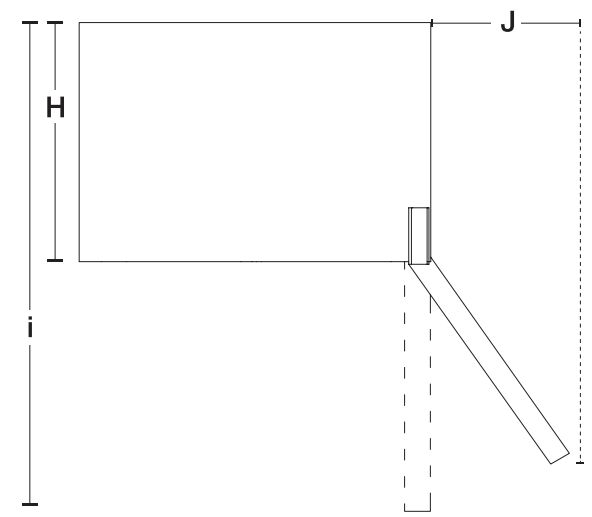

### PRODUCT DIMENSIONS

Width	21 1/4 in.	54cm
Height	69 5/8 in.	176.9cm
Depth	21 5/8 in.	55cm
Height Excluding Hinge	69 5/8 in.	176.8cm
Depth Excluding Doors	20 1/4 in.	51.3cm
Depth With Doors Open 90°	N/A	N/A
Weight	148 lbs.	67.1 Kg
Capacity	8.4 cu. ft.	260.5L

# INSTALLATION GUIDE

PRODUCT DIMENSIONS

CUT-OUT DIMENSIONS

PLANNED DIMENSIONS

POINT	DESCRIPTION	INCHES	CM
A	Actual Height	69 <sup>5</sup> / <sub>8</sub>	176.9
B	Actual Width	21 <sup>2</sup> / <sub>8</sub>	54
C	Actual Depth	21 <sup>5</sup> / <sub>8</sub>	55
D	Height Excluding Hinge	69 <sup>5</sup> / <sub>8</sub>	176.9
E	Cut-Out Width	22 <sup>1</sup> / <sub>8</sub>	56.1
F	Cut-Out Height	69 <sup>5</sup> / <sub>8</sub>	176.8
G	Cut-Out Depth	22 <sup>1</sup> / <sub>8</sub>	56.1
H	Depth Excluding Doors	20 <sup>2</sup> / <sub>8</sub>	51.4
I	Depth with Doors Open 90°	N/A	N/A