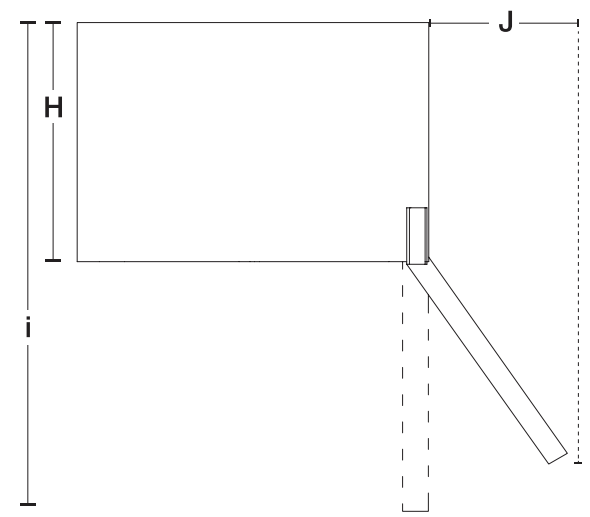

Width	23 ⁵ / ₈ in.	59.4cm
Height	74 ⁵ / ₈ in.	185.4cm
Depth	29 ² / ₈ in.	68.58cm
Height Excluding Hinge	74 ⁵ / ₈ in.	185.4cm
Depth Excluding Doors	24 ¹ / ₈ in.	61.1cm
Depth With Doors Open 90°	49 ³ / ₈ in.	125.48cm
Weight	149 lbs.	68 Kg
Capacity	11.65 cu. ft.	329.8L

INSTALLATION GUIDE

PRODUCT DIMENSIONS

CUT-OUT DIMENSIONS

PLANNED DIMENSIONS

POINT	DESCRIPTION	INCHES	CM
A	Actual Height	74 5/8	189.5
B	Actual Width	23 5/8	60
C	Actual Depth	29 2/8	74.25
D	Height Excluding Hinge	74 5/8	189.5
E	Cut-Out Width	24 7/8	63.1
F	Cut-Out Height	76	193
G	Cut-Out Depth	25 3/8	64.4
H	Depth Excluding Doors	24 1/8	61.2
I	Depth with Doors Open 90°	49 3/8	125.4