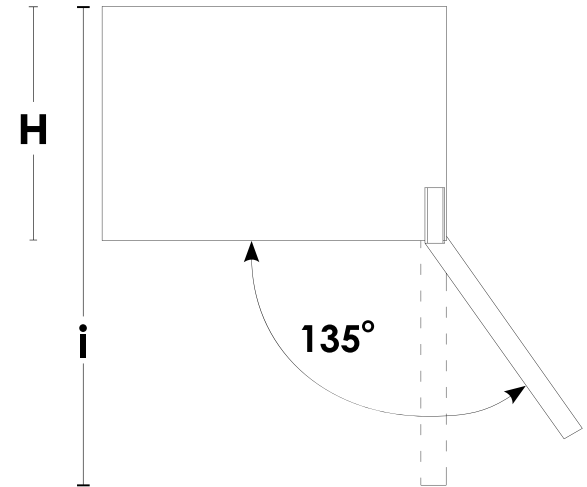

450 SERIES

36" 4-Door Counter Depth French Door Refrigerator

FFD22ESC450SS

CLICK TO
VIEW IN KITCHEN

FRONT

OPEN

PRODUCT DIMENSIONS

Width	35 ¹⁵ / ₁₆ in.	91.2cm
Height	70 ⁵ / ₁₆ in.	178.5cm
Depth	28 ⁵ / ₁₆ in.	71.9cm
Height Excluding Hinge	70 ⁵ / ₁₆ in.	178.5cm
Depth Excluding Doors	24 in.	60.9cm
Depth With Doors Open 90°	43 ⁶ / ₁₆ in.	110.1cm
Weight	293 lbs.	132.9 kg
Capacity	20.7 cu. ft.	586.1L

CUT-OUT DIMENSIONS

PLANNED DIMENSIONS

POINT	DESCRIPTION	INCHES	CM
A	Actual Height	70 ⁵ / ₁₆	178.5
B	Actual Width	35 ¹⁵ / ₁₆	91.2
C	Actual Depth	28 ⁵ / ₁₆	71.9
D	Height Excluding Hinge	70 ⁵ / ₁₆	178.5
E	Cut-Out Width	36 ⁸ / ₁₆	92.7
F	Cut-Out Height	72 ⁵ / ₁₆	183.6
G	Cut-Out Depth	26	66
H	Depth Excluding Doors	24	60.9
I	Depth with Doors Open 90°	43 ⁶ / ₁₆	110.1