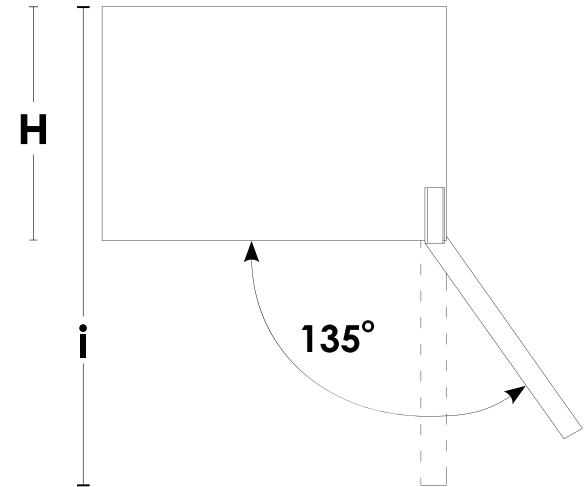

250 SERIES

36" 4-Door Counter Depth French Door Refrigerator

FFD22ESC250SS

CLICK TO
VIEW IN KITCHEN

FRONT

OPEN

PRODUCT DIMENSIONS

Width	35 ¹⁵ / ₁₆ in.	91.2cm
Height	70 ⁵ / ₁₆ in.	178.5cm
Depth	28 ⁵ / ₁₆ in.	71.9cm
Height Excluding Hinge	70 ⁵ / ₁₆ in.	178.5cm
Depth Excluding Doors	24 in.	60.9cm
Depth With Doors Open 90°	43 ⁶ / ₁₆ in.	110.1cm
Weight	251 lbs.	113.8 kg
Capacity	21.6 cu. ft.	611.6L

PRODUCT DIMENSIONS

CUT-OUT DIMENSIONS

PLANNED DIMENSIONS

POINT	DESCRIPTION	INCHES	CM
A	Actual Height	70 ⁵ / ₁₆	178.5
B	Actual Width	35 ¹⁵ / ₁₆	91.2
C	Actual Depth	28 ⁵ / ₁₆	71.9
D	Height Excluding Hinge	70 ⁵ / ₁₆	178.5
E	Cut-Out Width	36 ⁸ / ₁₆	92.7
F	Cut-Out Height	72 ⁵ / ₁₆	183.6
G	Cut-Out Depth	26	66
H	Depth Excluding Doors	24	60.9
I	Depth with Doors Open 90°	43 ⁶ / ₁₆	110.1