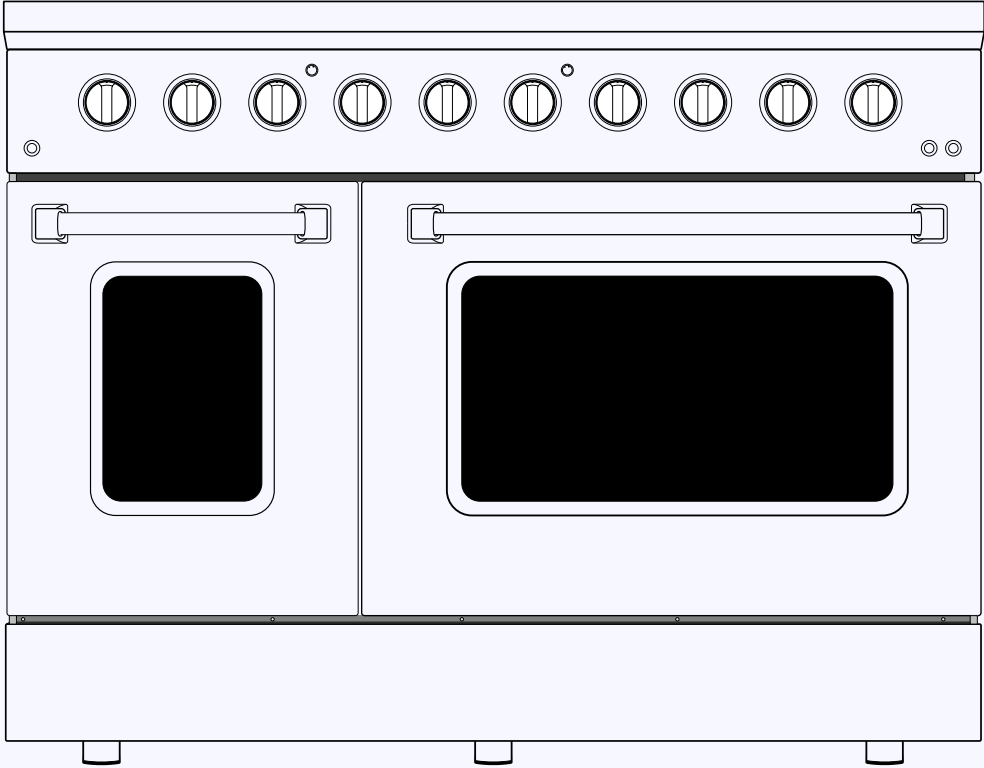

FGR488B

48 Inch Freestanding Gas Range

FORTÉ

Parts List

FGR488B Parts List

NO.	Description of Spare Part	SKU	Qty.
1	main gas pipe	F90000567	1
2	Reversible Cast Iron Griddle/Grill	F90000568A	1
3	Cast Iron Cooking Grates	F90000569	4
	Cast Iron Cooking Grates New	F90000569A	4
4	Splash plate assembly	F90000570	1
5	ignition needle	F90000571	6
6	Burner Base	F90000572	6
7	aluminum gas pipe	F90000573	7
8	right side panel	F90000574	1
9	Upper burner nozzle	F90000575	1
10	front main gas pipe	F90000576	1
11	Upper burner reflector	F90000577	1
12	10000 BTU L-type burner	F90000578	1
13	hanger	F90000579	4
14	push button switch	F90523232	3
15	control board surface	F90000580	1
16	Stainless Steel Bezel	F90000581	10
17	Stainless Steel Knob	F90000519	10
18	Oven working indicator	F90000582	2
19	30 inch Stainless Steel handle	F3023232	1
	30 inch Brass handle	FGR30HNDLBR	1
	30 inch Stainless Steel handle New	FGR30HNDLF	1
	30 inch Brass handle New	FGR30HNDLFBR	1
20	30 in door body Stainless Steel	F90000584	1
	30 in door body White	F90000584WW	
	30 in door body Black	F90000584BB	
	30 in door body Midnight Blue	F90000584BL	
	30 in door body Burgundy	F90000584BG	
21	Inlet cover plate Stainless Steel	F90000585	1
	Inlet cover plate White	F90000585WW	
	Inlet cover plate Black	F90000585BB	
	Inlet cover plate Midnight Blue	F90000585BL	
	Inlet cover plate Burgundy	F90000585BG	
22	48 inch Door body set Stainless Steel	F90000586	1
	48 inch Door body set White	F90000586WW	
	48 inch Door body set Black	F90000586BB	
	18 inch Door body Midnight Blue	F90000586BL	
	18 inch Door body Burgundy	F90000586BG	
23	18 inch handle Stainless Steel	F90000587	1
	18 inch handle Brass	FGR18HNDLBR	1
	18 inch handle Stainless Steel New	FGR18HNDLF	1
	18 inch handle Brass New	FGR18HNDLFBR	1
24	hinger	F90000588	4
25	ignition plug	F90000589	3